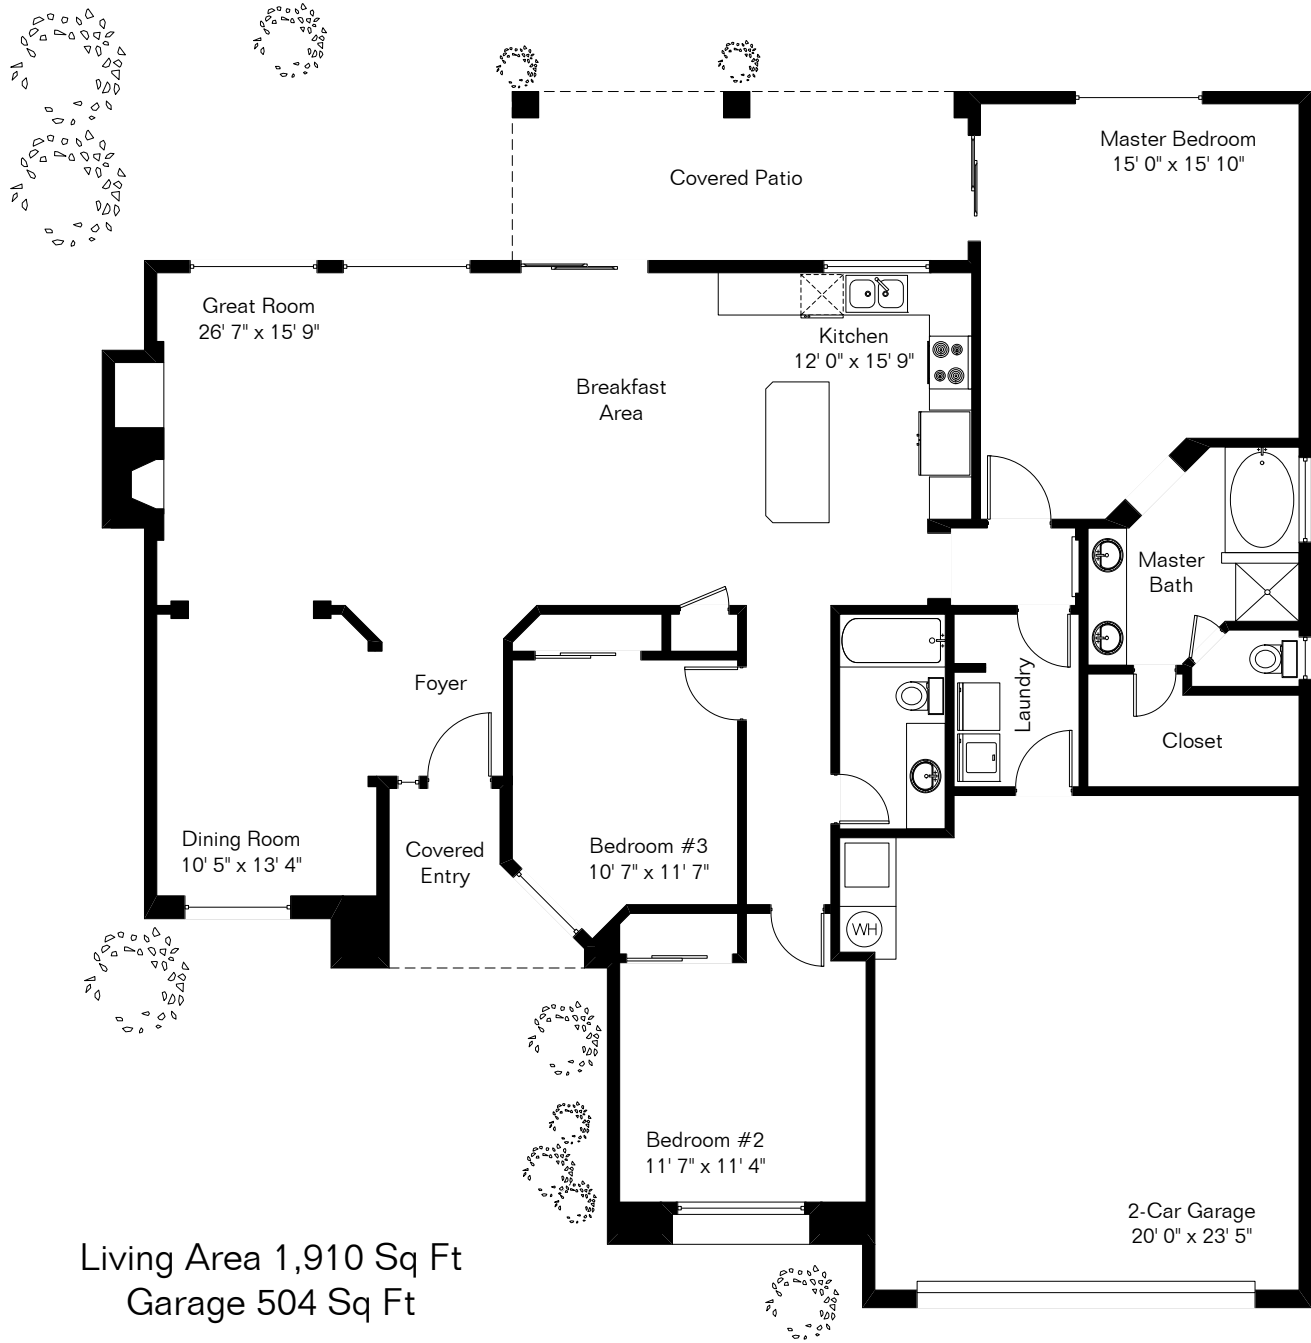

The square footages and room size information are deemed to be reliable but are not guaranteed and should be independently verified.

# 11712 N Pyramid Point Dr

Living Area 1,910 Sq Ft  
Garage 504 Sq Ft

Site Visit November 2016

Copyright 2016 Floor Plans First! LLC  
All Rights Reserved.

[www.FloorPlansFirst.com](http://www.FloorPlansFirst.com)